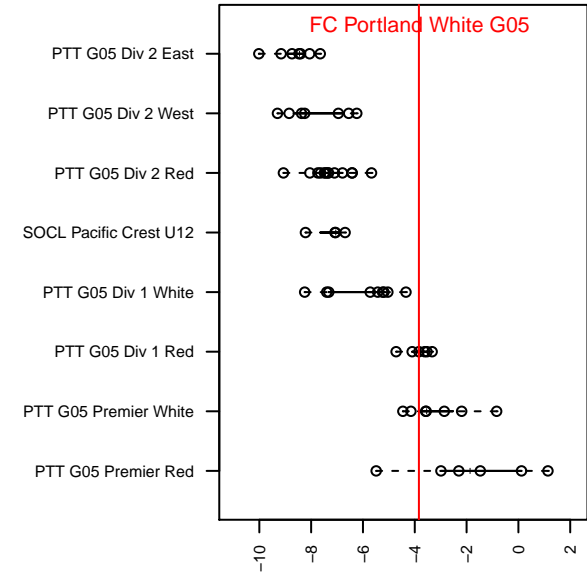

**attack and defense rating
relative to others at age
and all opponents in last 13 months**