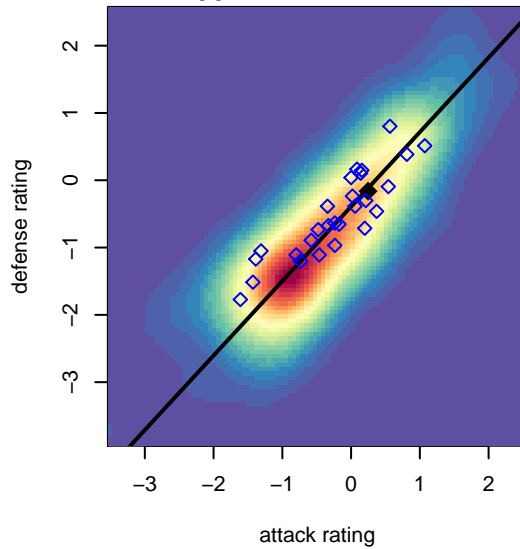

**attack and defense rating
relative to others at age
and all opponents in last 13 months**