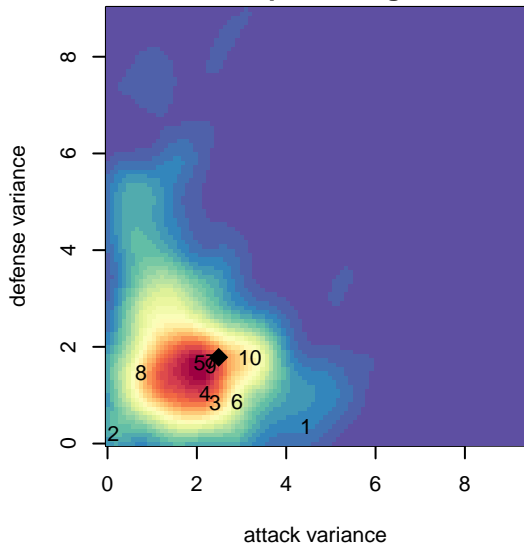

FC Portland White G05

FC Portland
 Portland, OR
 G05 total strength=813
 attack=1.28 defense=0.85
 fall league = PTT G05 Div 1 Red
 spr league = Spr OYS G05 Div 1 Red

alt names used:
 FC Portland 05G White
 FC Portland 05G White
 FC Portland 05G White
 FC PORTLAND 05G WHITE
 FC PORTLAND 05G WHITE (OR)
 FC PORTLAND 05G WHITE (OR)
 FC PORTLANDFC PORTLAND 05G WHITE
 FC Portland 05G WHITE
 FC Portland 05G WHITE

FC Portland White G05
 Dots are actual minus expected GF (blue circles) and GA (red triangles).
 Blue line is smoothed change in attack strength. Red is smoothed change in defense strength.

**attack and defense variance (black dot)
relative to other teams
and top 10 in region**