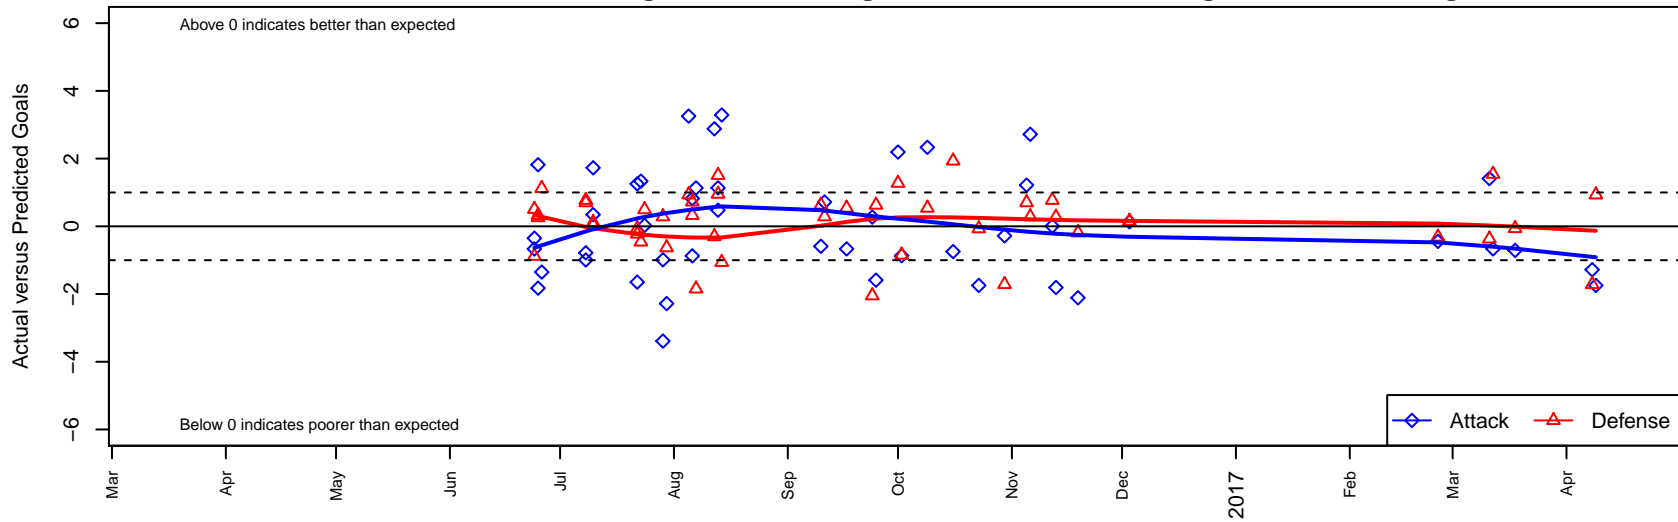

FC Portland White G05

FC Portland
 Portland, OR
 G05 total strength=813
 attack=1.28 defense=0.85
 fall league = PTT G05 Div 1 Red
 spr league = Spr OYS G05 Div 1 Red

alt names used:
 FC Portland 05G White
 FC Portland 05G White
 FC Portland 05G White
 FC PORTLAND 05G WHITE
 FC PORTLAND 05G WHITE (OR)
 FC PORTLAND 05G WHITE (OR)
 FC PORTLANDFC PORTLAND 05G WHITE
 FC Portland 05G WHITE
 FC Portland 05G WHITE

FC Portland White G05
 Dots are actual minus expected GF (blue circles) and GA (red triangles).
 Blue line is smoothed change in attack strength. Red is smoothed change in defense strength.

**attack and defense variance (black dot)
relative to other teams
and top 10 in region**